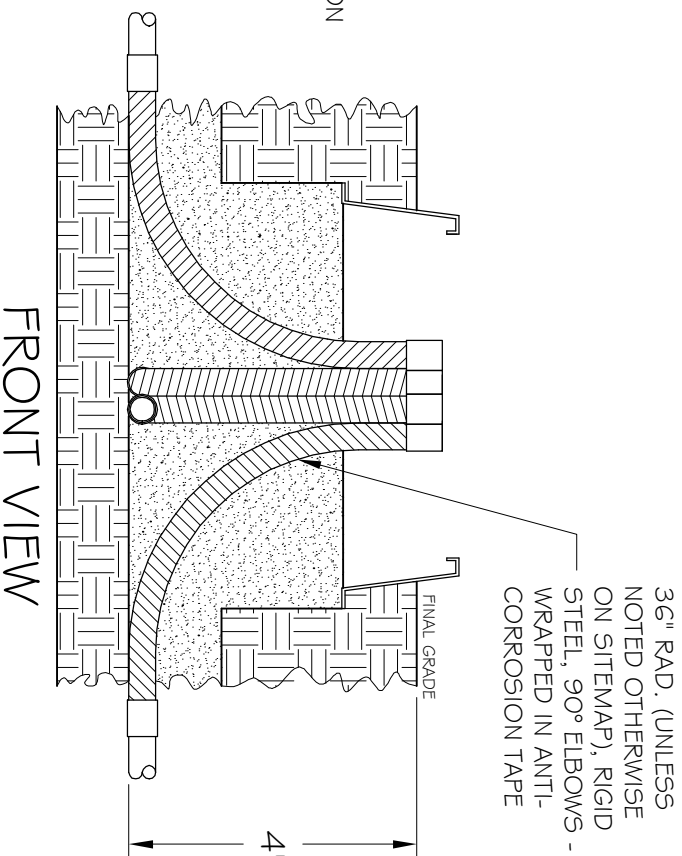

# SINGLE PHASE JUNCTION CAN

TOP VIEW

# THREE PHASE JUNCTION CAN

TOP VIEW

FRONT VIEW

FRONT VIEW

## JUNCTION CAN SLEEVE DETAIL

SCALE:  
 3/8" INCH = 1 FOOT  
 DATE:  
 01-21-05