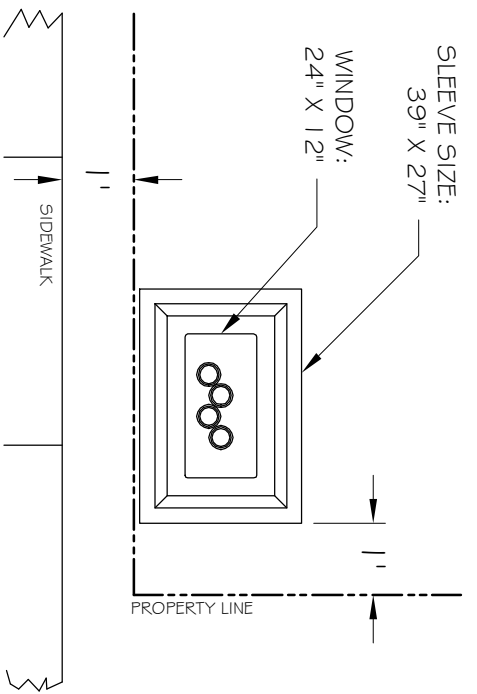

# SINGLE PHASE JUNCTION CAN

TOP VIEW

# THREE PHASE JUNCTION CAN

TOP VIEW

FRONT VIEW

FRONT VIEW

## JUNCTION CAN SLEEVE DETAIL

SCALE:  
 3/8" INCH = 1 FOOT  
 DATE:  
 01-21-05