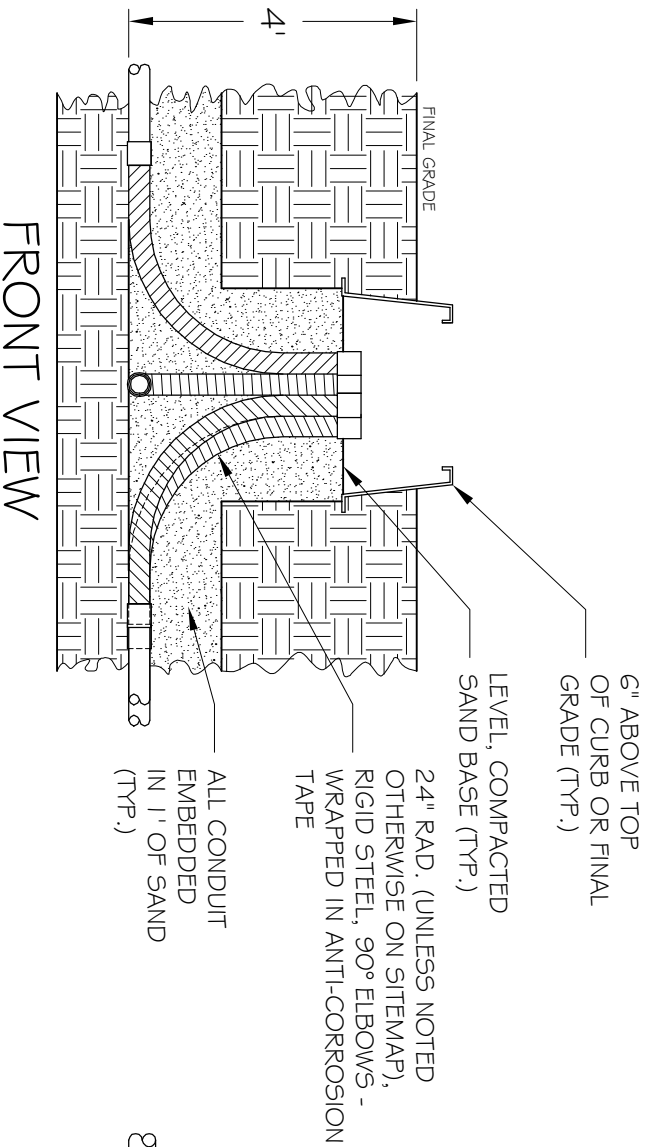

# SINGLE PHASE JUNCTION CAN

TOP VIEW

# THREE PHASE JUNCTION CAN

TOP VIEW

FRONT VIEW

FRONT VIEW

## JUNCTION CAN SLEEVE DETAIL

SCALE:  
 3/8" INCH = 1 FOOT  
 DATE:  
 01-21-05