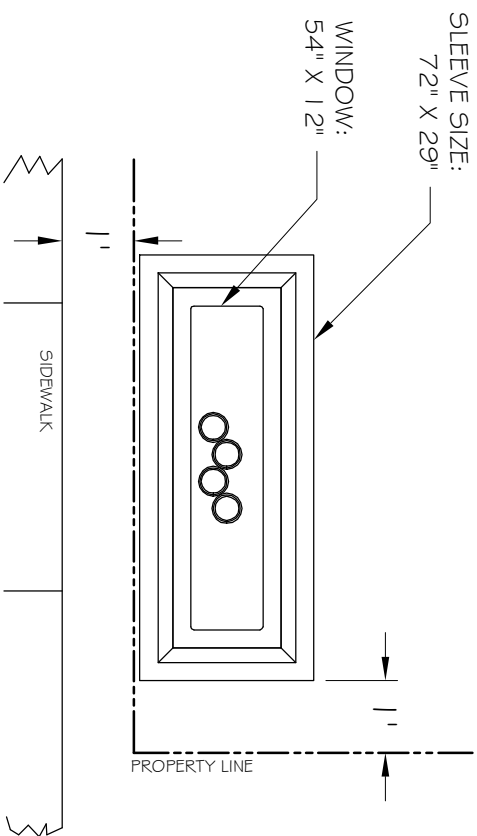

# SINGLE PHASE JUNCTION CAN

TOP VIEW

# THREE PHASE JUNCTION CAN

TOP VIEW

FRONT VIEW

FRONT VIEW

## JUNCTION CAN SLEEVE DETAIL

SCALE:  
 3/8" INCH = 1 FOOT  
 DATE:  
 01-21-05